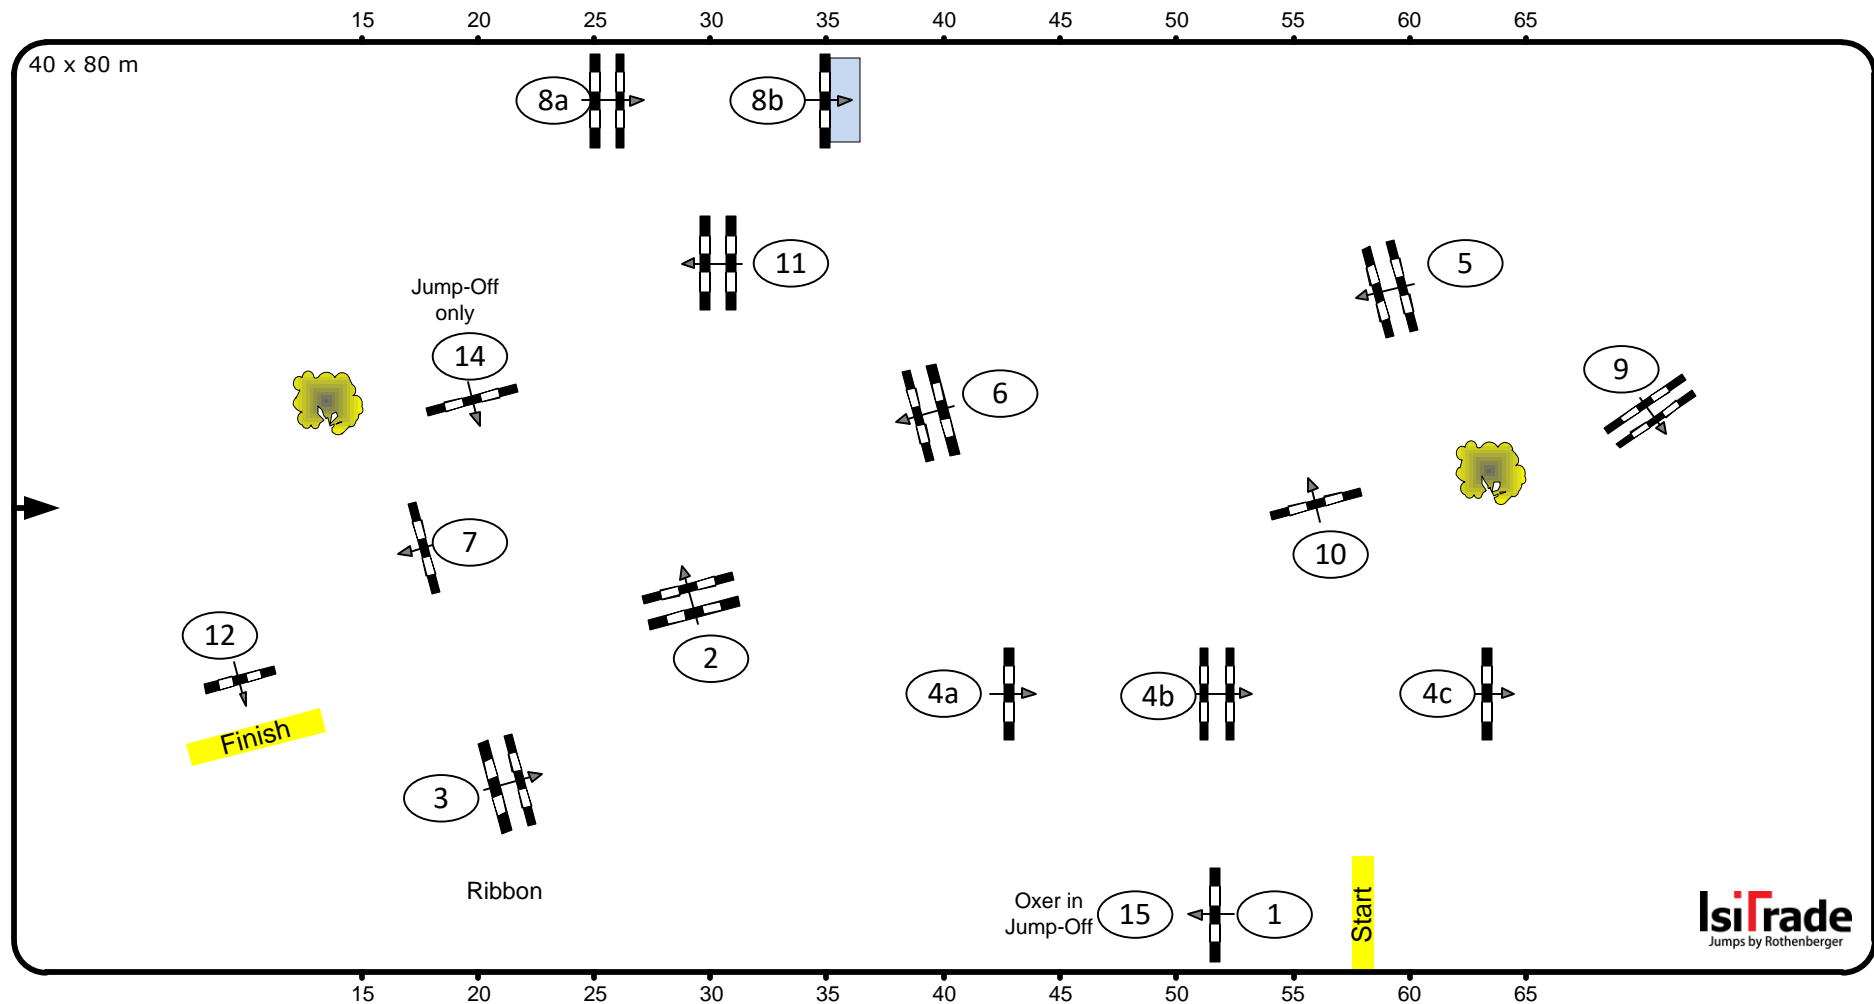

# CSI Riesenbeck (GER)

10-12 Feb 2022

**Class No.: 9**

**Grand Prix of Riesenbeck**

**Competition with one jump-off**

Table: A  
National RG:  
FEI RG / Art. 238.2.2  
Height: 1,45 m

Speed: 350 m/min  
Length: 410 m  
Time allowed: 71 sec  
Time limit: 142 sec

Obstacles: 12  
Efforts: 15  
Penalty sec:  
Closed combination:

1st Jump-off: **8a-9-10-4bc-5-7-14-15**  
Length: 340 m  
Time allowed: 59 sec  
Time limit: 118 sec

Course Design:  
FrankRothenberger (GER)  
André Bahners (GER)