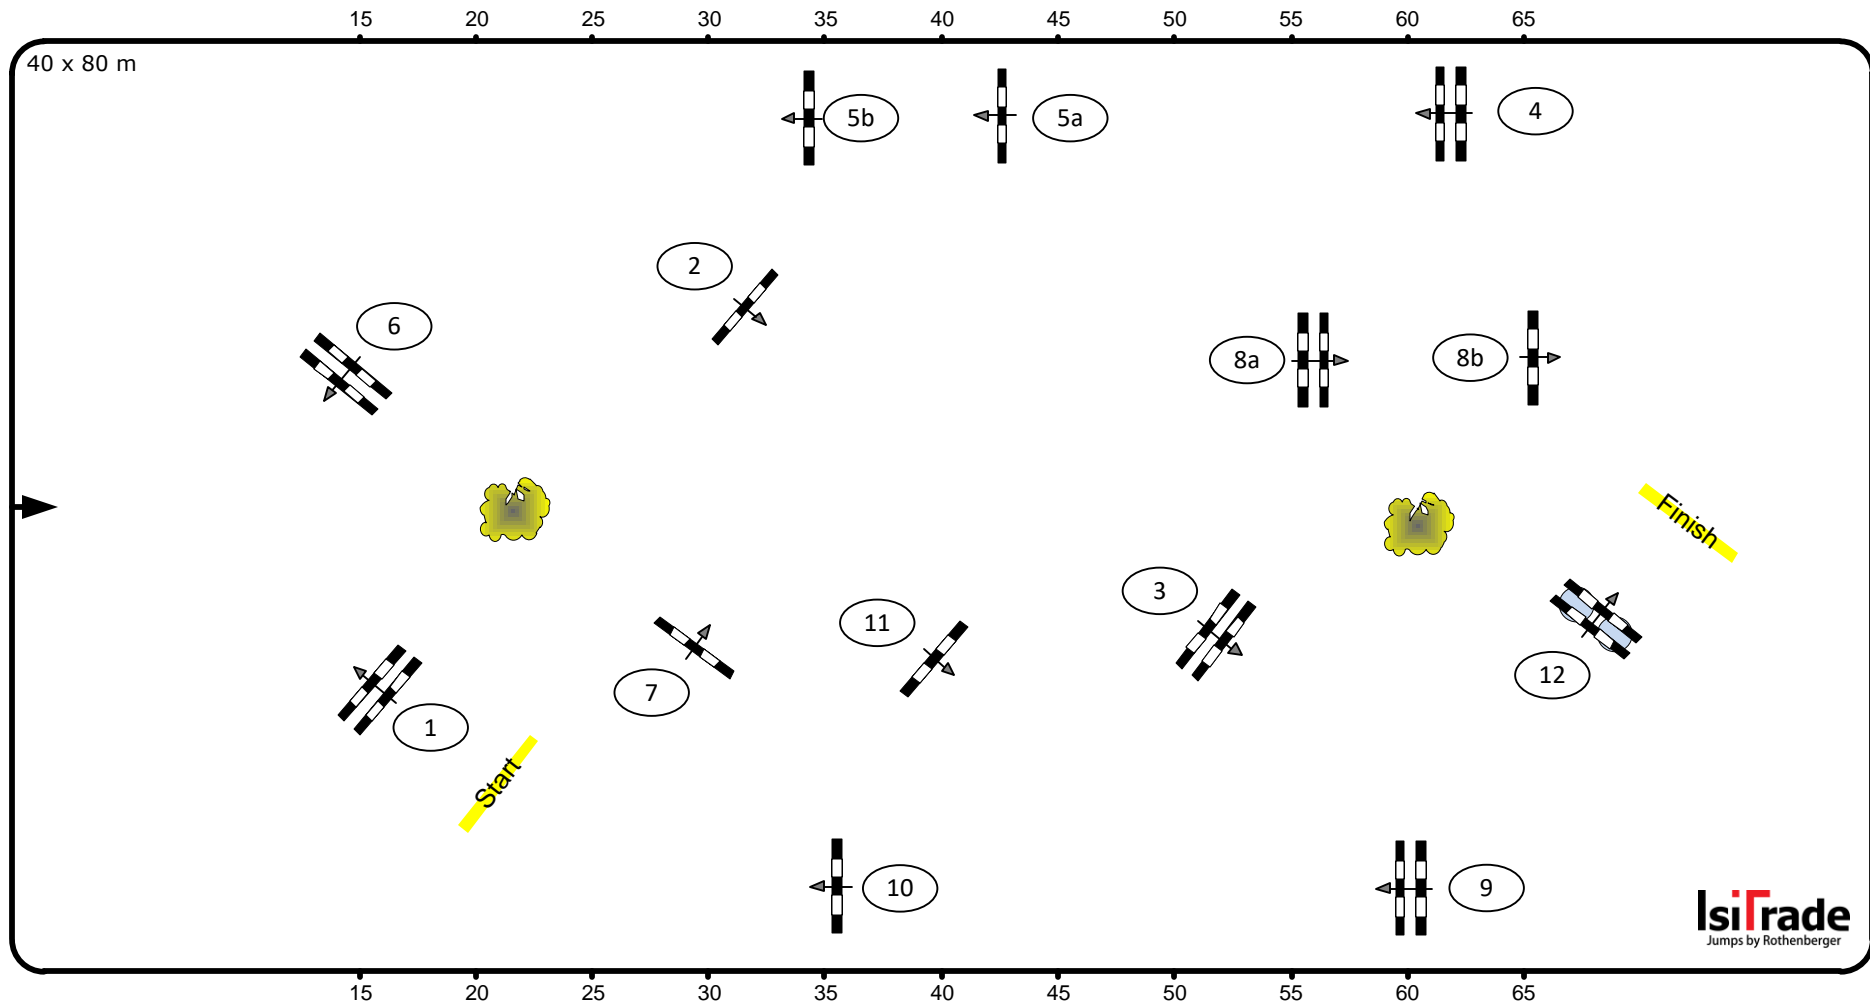

# CSI Riesenbeck (GER)

10-12 Feb 2022

**Class No.: 05**

**Medium Tour**

**Competition against the clock**

Table: A  
National RG:  
FEI RG / Art. 238.2.1  
Height: 1,40 m

Speed: 350 m/min  
Length: 400 m  
Time allowed: 69 sec  
Time limit: 138 sec

Obstacles: 12  
Efforts: 14  
Penalty sec:  
Closed combination:

**IsiGrade**  
Jumps by Rothenberger

Course Design:  
Frank Rothenberger (GER)  
André Bahners (GER)