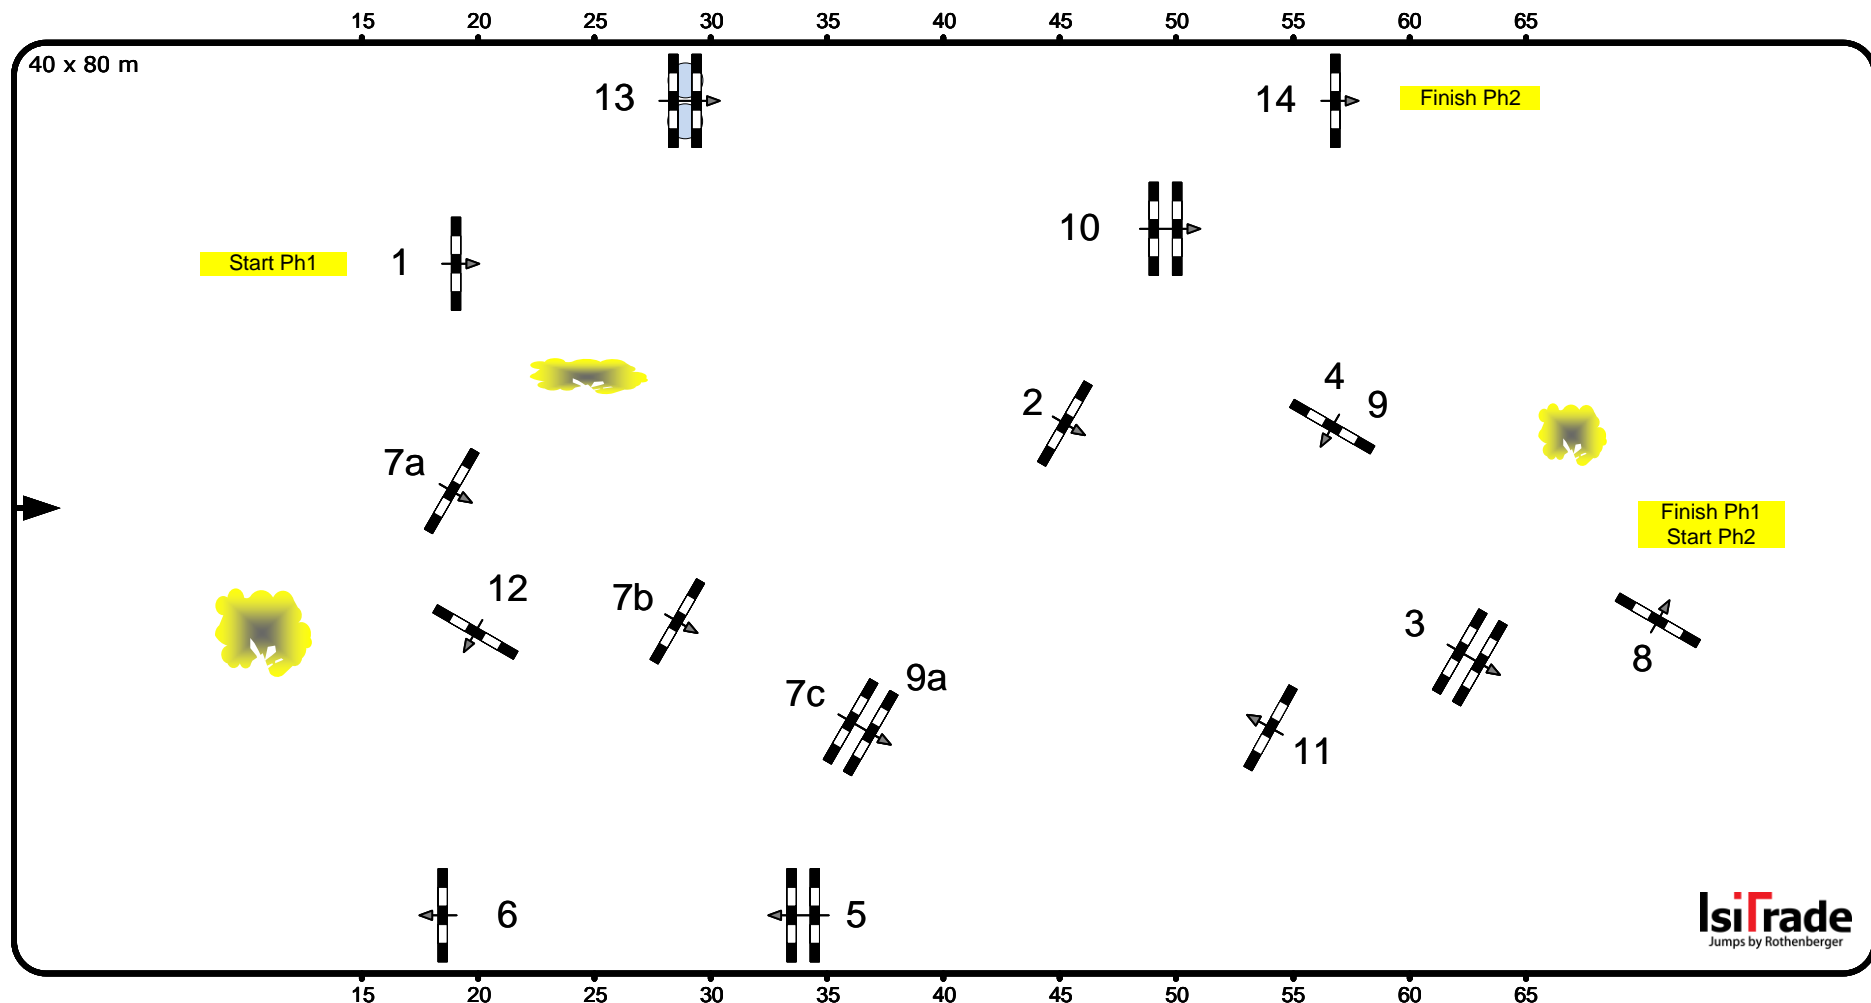

CSI Riesenbeck (GER)

10-12 Feb 2022

Class No.: 3

Final Small Tour

Competition in two Phases

Table: A
National RG:
FEI RG / Art. 274.1.5.3
Height: 1,35 m

Speed: 350 m/min
Length: 260 m
Time allowed: 45 sec
Time limit: 90 sec

Obstacles: 8
Efforts: 10
Penalty sec:
Closed combination:

2nd Phase: 9-14
Length: 270 m
Time allowed: 47 sec
Time limit: 94 sec

IsiGrade
Jumps by Rothenberger

Course Design:
Frank Rothenberger (GER)
André Bahners (GER)