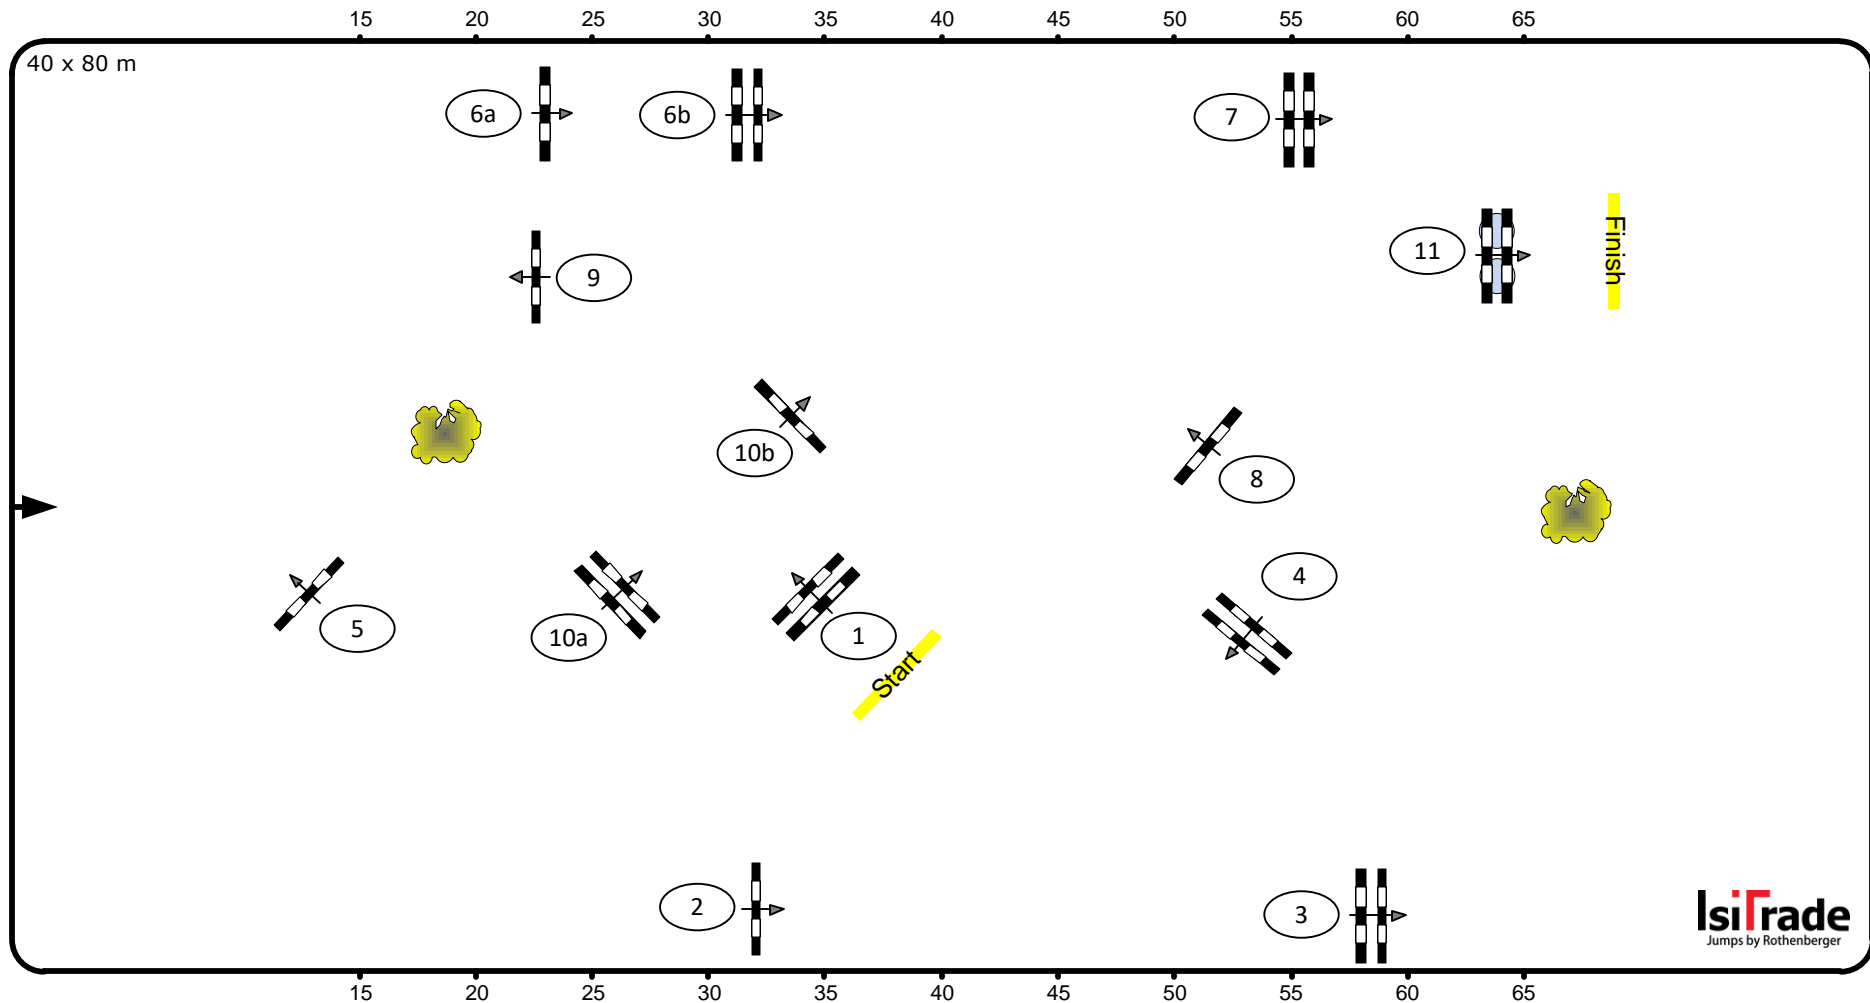

CSI Riesenbeck (GER)

10-12 Feb 2022

Class No.: 02

Small Tour

Competition against the clock

Table: A
National RG:
FEI RG / Art. 238.2.1
Height: 1,35 m

Speed: 350 m/min
Length: 410 m
Time allowed: 71 sec
Time limit: 142 sec

Obstacles: 11
Efforts: 13
Penalty sec:
Closed combination:

IsiGrade
Jumps by Rothenberger

Course Design:
Frank Rothenberger (GER)
André Bahners (GER)