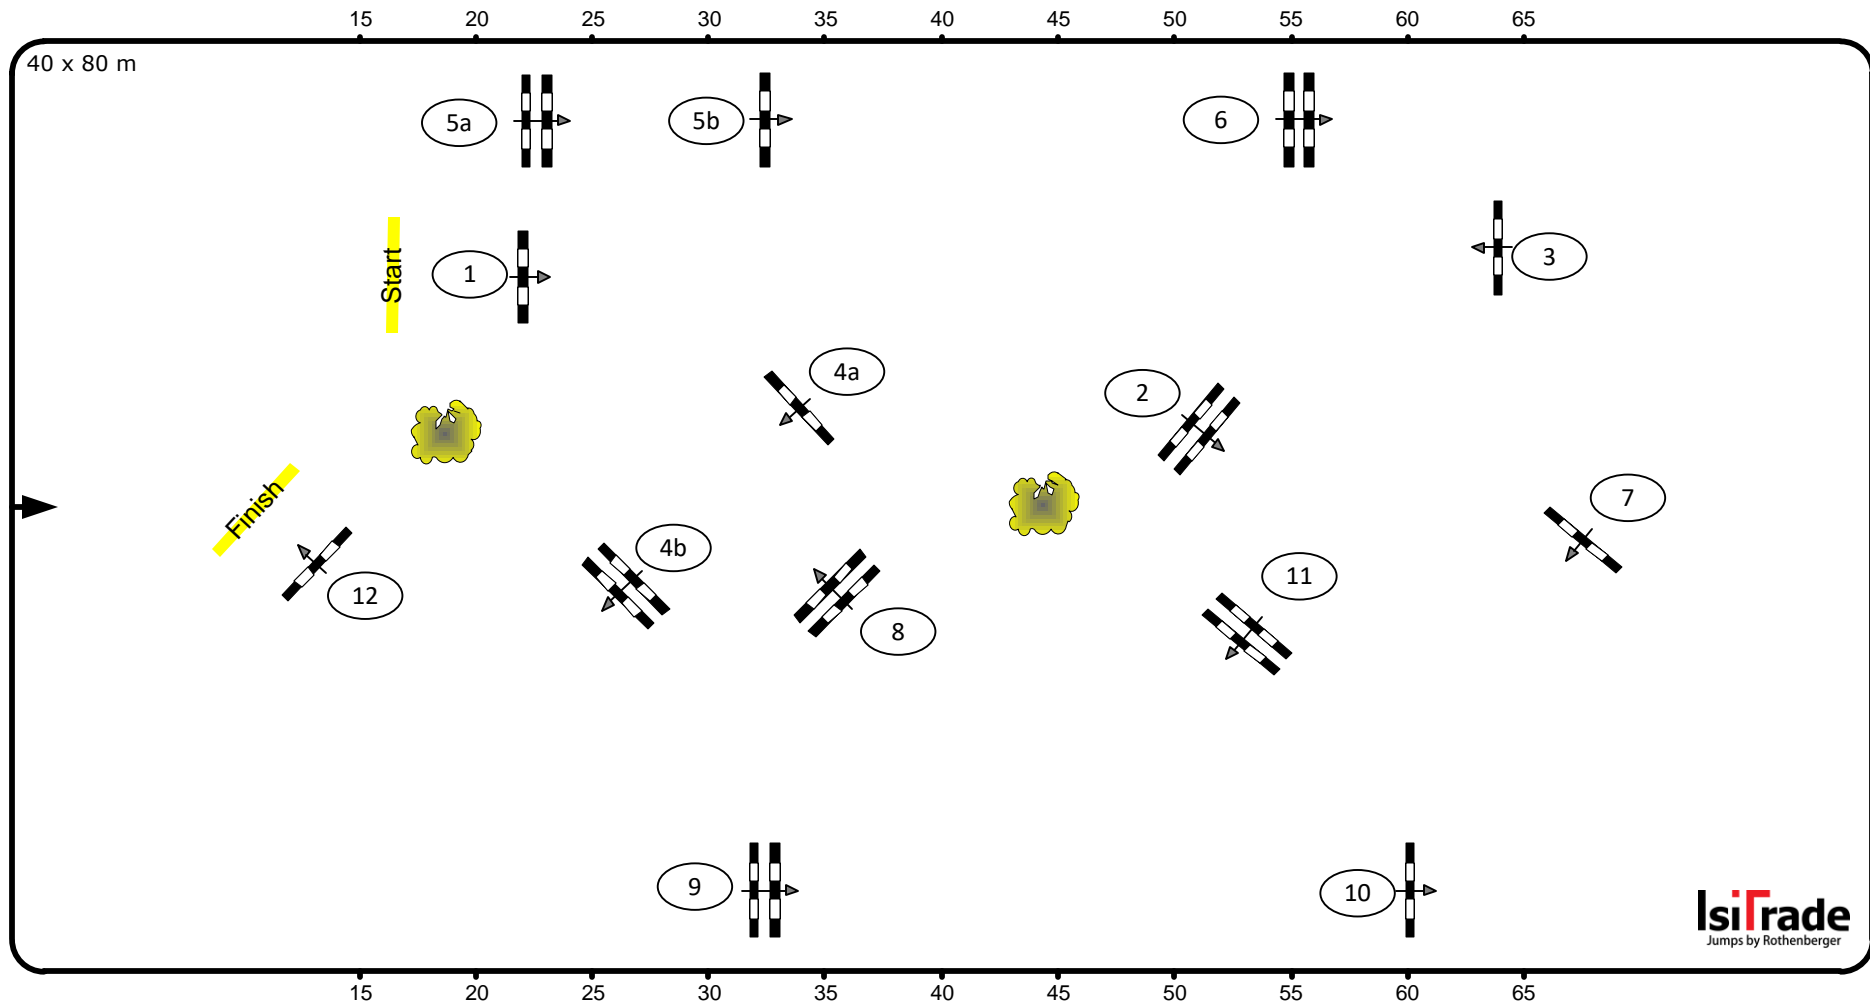

CSI Riesenbeck (GER)

10-12 Feb 2022

Class No.: 11 Youngster Tour

Competition against the clock

Table: A
National RG:
FEI RG / Art. 238.2.1
Height: 1,20/1,30 m

Speed: 350 m/min
Length: 440 m
Time allowed: 76 sec
Time limit: 152 sec

Obstacles: 12
Efforts: 14
Penalty sec:
Closed combination:

Course Design:
Frank Rothenberger (GER)
André Bahners (GER)

IsiGrade
Jumps by Rothenberger